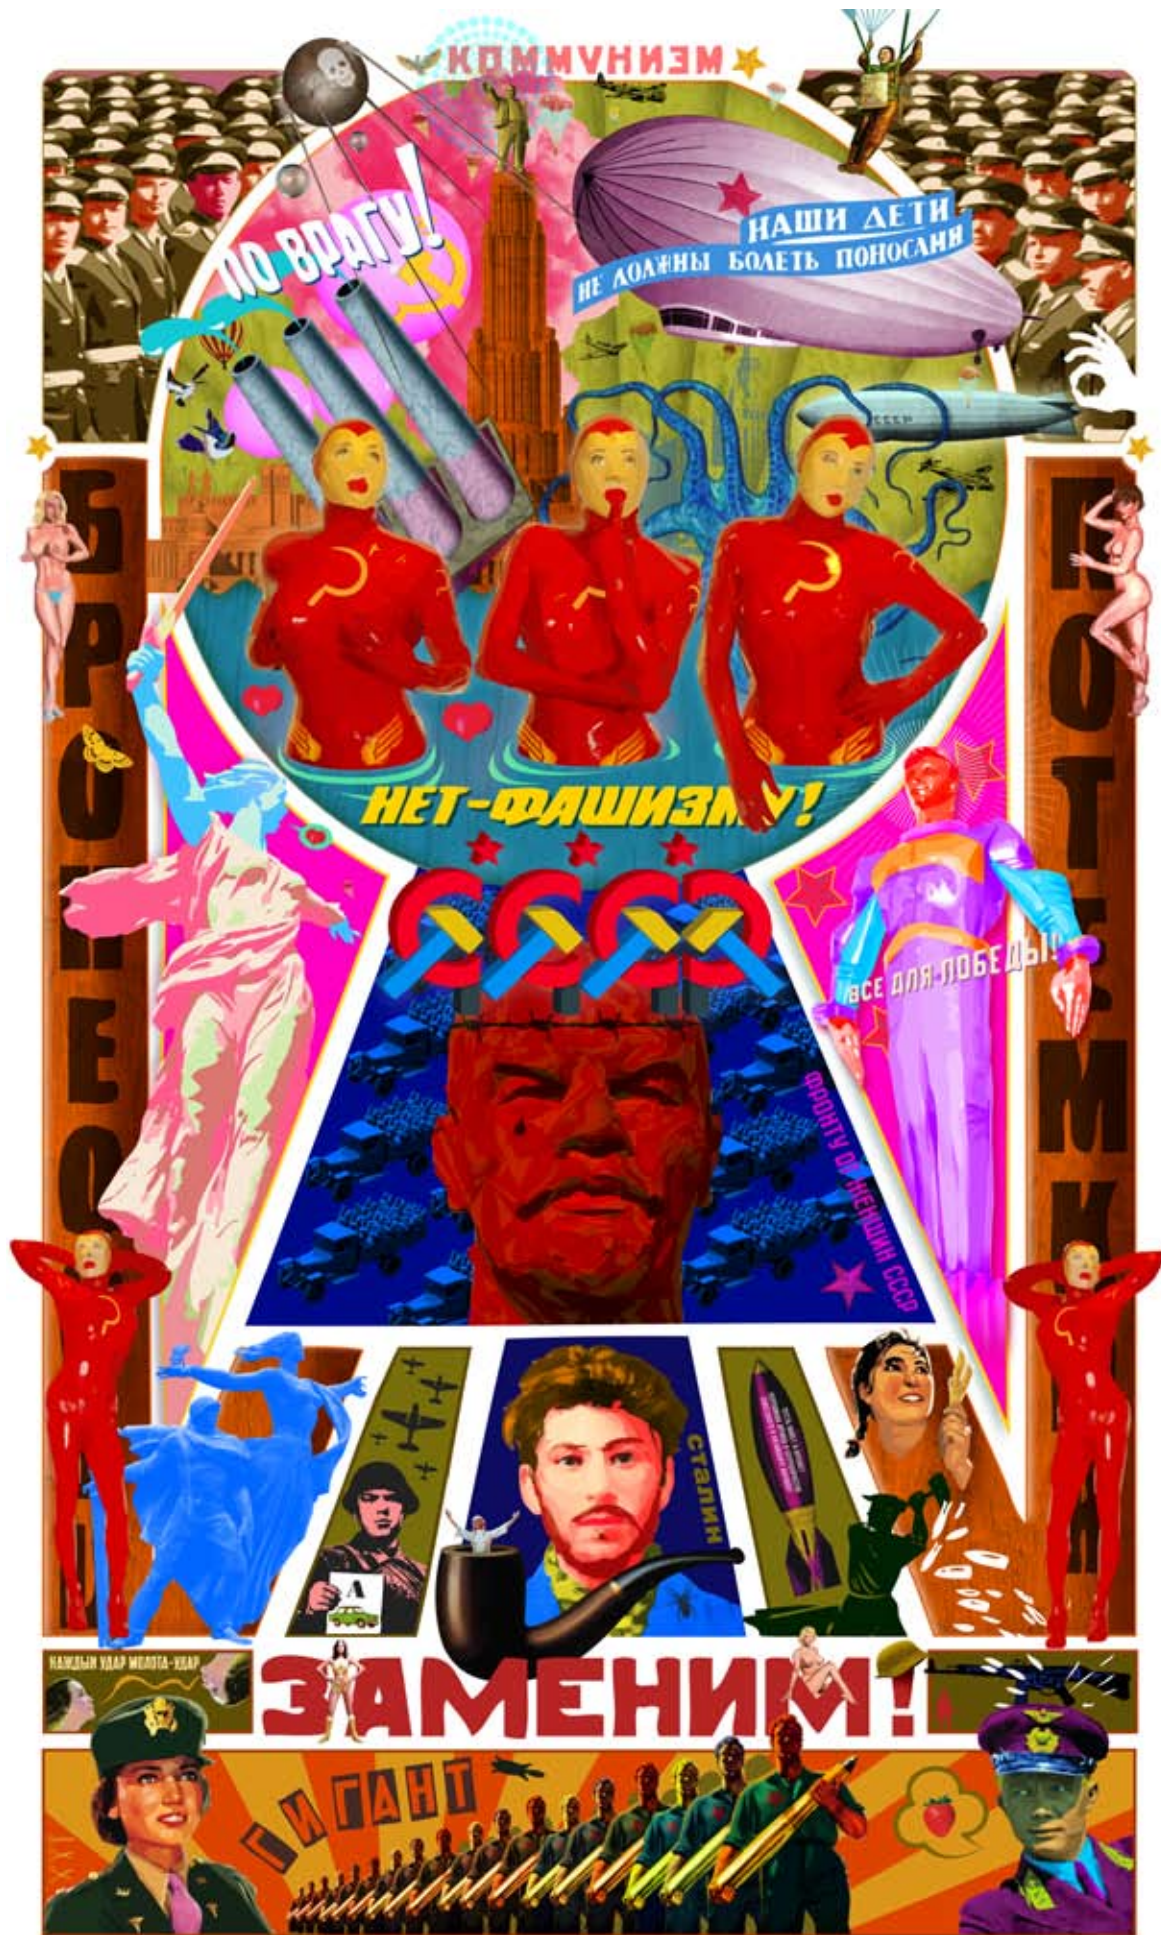

Géza Szöllösi: **New Deities**, Kim's angels, 90x160 cm, sublimation print on mat