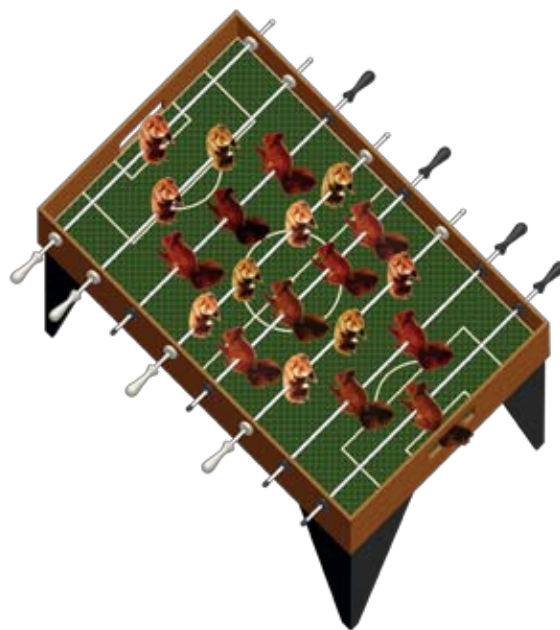

## My Pets

What is the taxidermy itself? There is an animal, excise its skin from its body and make a same shape plastic body and cover it with the skin. Taxidermy project is a trial what happen if I change the form and put the skins different kind of shape...

In this project whose genre requires a hyperrealistic approach nevertheless mixes with the mythological, and the objects – use to be live animals – find themselves in absurd situations, causing them pain while being human toys.

Géza Szöllősi: **My pets**, Cow (*black*) 2010, taxidermied cow, d: 50 cm

Géza Szöllősi: **My pets**, Wild pig, 2010, taxidermied wild pig, d: 40 cm

Géza Szöllősi: **My pets**, Calf (*Hungarian silver-grey*) 2011, taxidermied cow, d: 30 cm